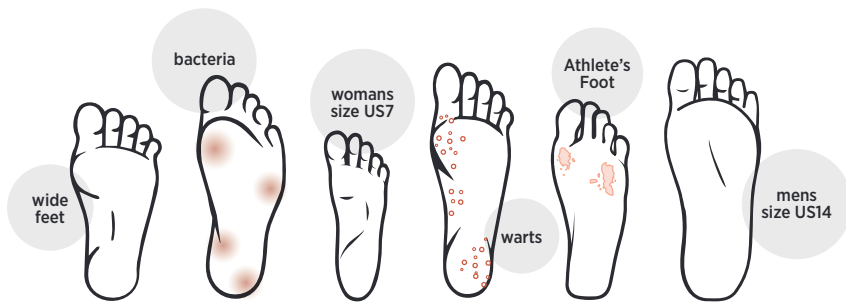

BAT LOGIC QUICKRELEASE SYSTEM

BAT LOGIC
IMPROVING THE
ROWING EXPERIENCE.

SALES@BATLOGIC.NET WWW.BATLOGIC.NET

...so all of these feet
share the same
shoes?

It doesn't have to be this way.

Say goodbye to sharing shoes and all that bacteria

Increase the life and use of shoes and boats alike

Use your own shoes that actually fit

Reduce injury risks in the boat

Increase performance

The QuickRelease System achieves all this & more...

100's
of satisfied
clubs.

1000's
of satisfied
athletes.

1
easy
system.

WWW.BATLOGIC.NET

WHAT IS THE SYSTEM?

The QuickRelease System is an advanced yet simple Click-in, Click-out footplate system designed to improve the rowing experience. It focuses on 3 main objectives: Ease of Use, Increasing Performance, and Reducing Injury.

REDUCE INJURY + ENHANCE HYGIENE

- ✓ At the forefront of rowing innovation and technology, the QuickRelease System is designed and built to reduce injury risk factors, in particular for the lower back.
- ✓ With a focus on enhancing connection and reducing instability throughout the stroke, the system impacts the whole body from the feet up and engages muscles like the hamstrings and glutes more effectively.