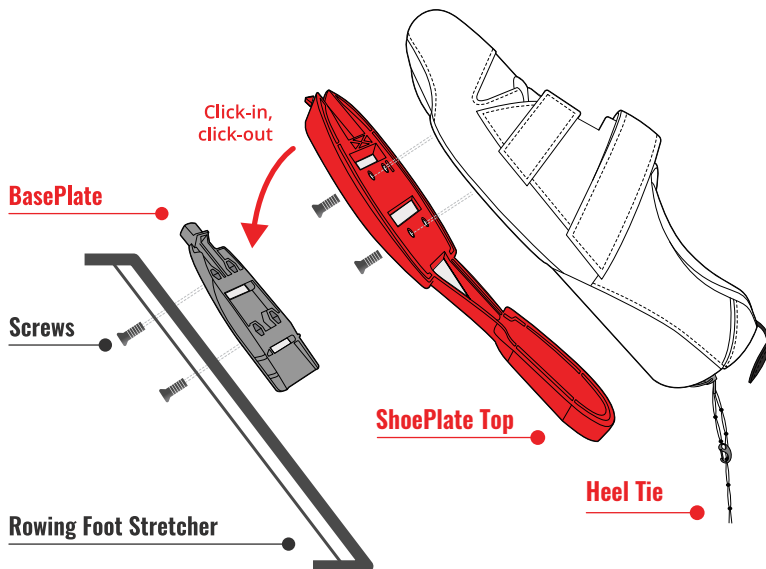

1000's
of satisfied
athletes.

1
easy
system.

WWW.BATLOGIC.NET

WHAT IS THE SYSTEM?

The QuickRelease System is an advanced yet simple Click-in, Click-out footplate system designed to improve the rowing experience. It focuses on 3 main objectives: Ease of Use, Increasing Performance, and Reducing Injury.

QuickRelease System

Compatible with most boats

Compatible with most shoes

Can be used for steering

No maintenance needed

The full QuickRelease System comes with a pair of BasePlate cleats and a pair of ShoePlate Tops

ShoePlate Top

- ✓ Attaches to the shoe and clicks into the BasePlate cleat on the foot stretcher.
- ✓ Fits all shoes with the standard 4 hole drill pattern.

BasePlate

- ✓ The cleat that bolts to the foot stretcher.
- ✓ Can fit most boats and be used on steering plates.

THE BENEFITS.

EASE OF USE

- ✓ The simple Click-in/Click-out system has changed the game. Attach the BasePlates to the boat and the ShoePlate Tops to sole of the shoes, click-in and row. To click-out, pull back on the tab at the top of the system.
 - ✓ With a functional and easy to use design, the QuickRelease System was created to fit easily onto any boat, fit any shoe with the standard 4 hole drill pattern and assist any level of rower.
-